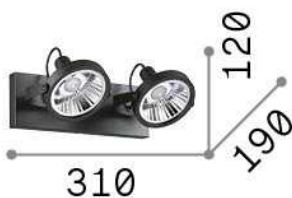

## Indoor - Ceiling lamps

<b>Ean</b>	8021696200248
<b>Item</b>	GLIM PL2 NERO
<b>Installation</b>	Ceiling lamps
<b>Guarantee</b>	5 years
<b>Gross weight</b>	1.08 kg
<b>Volume</b>	0.007394 m <sup>3</sup>

## Technical info

<b>Net weight</b>	0.89 kg
<b>Insulation class</b>	I
<b>Protection index</b>	IP20
<b>Compliance</b>	CE
<b>Operating temperature</b>	0° ~ +40 °C
<b>Dimmer</b>	Determined by the light bulb
<b>Power output</b>	220-240 V AC
<b>Power supply</b>	Not required
<b>Adjustability</b>	YES