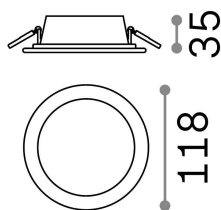

General info

Technical - Recessed lights

Ean	8021696123974
Item	GROOVE FI 10W ROUND 3000K
Installation	Recessed lights
Guarantee	5 years
Gross weight	0.26 kg
Volume	0.001175 m ³

Technical info

Net weight	0.22 kg
Insulation class	II
Protection index	IP20
Compliance	CE
Operating temperature	0° ~ +40 °C
Dimmer	NO, On-Off
Power output	220-240 V AC 50/60 Hz
Power supply	Separate, included Replaceable (by qualified operators only), electronic
Recessed specifications	Ø 100 - h. ≥ 60 , 7-15

Source info

Integrated source	Integrated LED module
Replaceable source	Replaceable (by qualified operators only)
Power	10 W
Emission	Direct
Max consumption	max 10,50 W
Features LED	LED SMD
CCT LED	3000 K
Duration LED (t. 25°C)	30000 h
CRI	> 80
Light beam	110°
Light beam flux	1250 lm
Useful light flux	700 lm
Photobiological risk	1