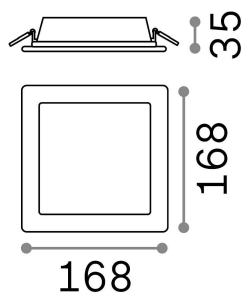

General info

Technical - Recessed lights

Ean	8021696147666
Item	GROOVE FI 10W ROUND 4000K
Installation	Recessed lights
Guarantee	5 years
Gross weight	0.26 kg
Volume	0.001175 m ³

Technical info

Net weight	0.22 kg
Insulation class	II
Protection index	IP20
Compliance	CE
Operating temperature	0° ~ +40 °C
Dimmer	NO, On-Off
Power output	220-240 V AC 50/60 Hz
Power supply	Separate, included Replaceable (by qualified operators only), electronic
Recessed specifications	Ø 100 - h. ≥ 60 , 7-15

Source info

Integrated source	Integrated LED module
Replaceable source	Replaceable (by qualified operators only)
Power	10 W
Emission	Direct
Max consumption	max 10,50 W
Features LED	LED SMD
CCT LED	4000 K
Duration LED (t. 25°C)	30000 h
CRI	> 80
Light beam	110°
Light beam flux	1350 lm
Useful light flux	720 lm
Photobiological risk	1