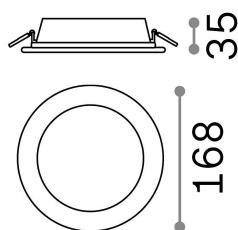

General info

Technical - Recessed lights

Ean	8021696147673
Item	GROOVE FI 20W ROUND 4000K
Installation	Recessed lights
Guarantee	5 years
Gross weight	0.5 kg
Volume	0.00234 m ³

Technical info

Net weight	0.41 kg
Insulation class	II
Protection index	IP20
Compliance	CE
Operating temperature	0° ~ +40 °C
Dimmer	NO, On-Off
Power output	220-240 V AC 50/60 Hz
Power supply	Separate, included Replaceable (by qualified operators only), electronic
Recessed specifications	Ø 150 - h. ≥ 60 , 7-15

Source info

Integrated source	Integrated LED module
Replaceable source	Replaceable (by qualified operators only)
Power	20 W
Emission	Direct
Max consumption	max 20,00 W
Features LED	LED SMD
CCT LED	4000 K
Duration LED (t. 25°C)	30000 h
CRI	> 80
Light beam	110°
Light beam flux	2700 lm
Useful light flux	1550 lm
Photobiological risk	1