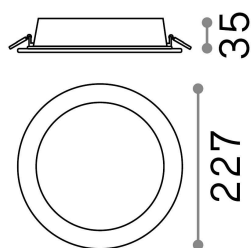

## Technical - Recessed lights

<b>Ean</b>	8021696124018
<b>Item</b>	GROOVE FI 30W ROUND 3000K
<b>Installation</b>	Recessed lights
<b>Guarantee</b>	5 years
<b>Gross weight</b>	0.77 kg
<b>Volume</b>	0.0036 m <sup>3</sup>

## Technical info

<b>Net weight</b>	0.66 kg
<b>Insulation class</b>	II
<b>Protection index</b>	IP20
<b>Compliance</b>	CE
<b>Operating temperature</b>	0° ~ +40 °C
<b>Dimmer</b>	NO, On-Off
<b>Power output</b>	220-240 V AC 50/60 Hz
<b>Power supply</b>	Separate, included Replaceable (by qualified operators only), electronic
<b>Recessed specifications</b>	Ø 205 - h. ≥ 60 , 7-15

## Source info

<b>Integrated source</b>	Integrated LED module
<b>Replaceable source</b>	Replaceable (by qualified operators only)
<b>Power</b>	30 W
<b>Emission</b>	Direct
<b>Max consumption</b>	max 30,00 W
<b>Features LED</b>	LED SMD
<b>CCT LED</b>	3000 K
<b>Duration LED (t. 25°C)</b>	30000 h
<b>CRI</b>	> 80
<b>Light beam</b>	110°
<b>Light beam flux</b>	3800 lm
<b>Useful light flux</b>	2270 lm
<b>Photobiological risk</b>	1