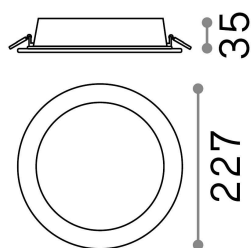

## Technical - Recessed lights

<b>Ean</b>	8021696147680
<b>Item</b>	GROOVE FI 30W ROUND 4000K
<b>Installation</b>	Recessed lights
<b>Guarantee</b>	5 years
<b>Gross weight</b>	0.77 kg
<b>Volume</b>	0.0036 m <sup>3</sup>

## Technical info

<b>Net weight</b>	0.66 kg
<b>Insulation class</b>	II
<b>Protection index</b>	IP20
<b>Compliance</b>	CE
<b>Operating temperature</b>	0° ~ +40 °C
<b>Dimmer</b>	NO, On-Off
<b>Power output</b>	220-240 V AC 50/60 Hz
<b>Power supply</b>	Separate, included Replaceable (by qualified operators only), electronic
<b>Recessed specifications</b>	Ø 205 - h. ≥ 60 , 7-15

## Source info

<b>Integrated source</b>	Integrated LED module
<b>Replaceable source</b>	Replaceable (by qualified operators only)
<b>Power</b>	30 W
<b>Emission</b>	Direct
<b>Max consumption</b>	max 30,00 W
<b>Features LED</b>	LED SMD
<b>CCT LED</b>	4000 K
<b>Duration LED (t. 25°C)</b>	30000 h
<b>CRI</b>	> 80
<b>Light beam</b>	110°
<b>Light beam flux</b>	4050 lm
<b>Useful light flux</b>	2350 lm
<b>Photobiological risk</b>	1