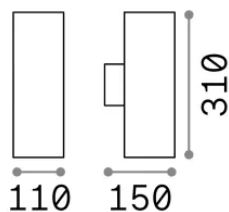

General info

Outdoor - Wall lamps

Ean	8021696033020
Item	GUN AP2 BIG ALLUMINIO
Installation	Wall lamps
Warranty	5 years
Gross weight	1.75 kg
Volume	0.006732 m ³

Technical info

Net weight	1.35 kg
Insulation class	I
Protection index	IP54
Compliance	CE
Operating temperature	-15° ~ +45 °C
Dimmer	Non-dimmable
Power output	220-240 V AC
Power supply	Not required