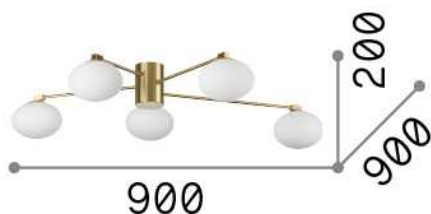

General info

Indoor - Ceiling lamps

Ean	8021696288277
Item	HERMES PL5 D90 OTTONE
Installation	Ceiling lamps
Guarantee	5 years
Gross weight	3.4 kg
Volume	0.02964 m ³

Technical info

Net weight	2.5 kg
Insulation class	II
Protection index	IP20
Compliance	CE
Operating temperature	0° ~ +40 °C
Dimmer	Determined by the light bulb
Power output	220-240 V AC
Power supply	Not required

Source info

Integrated source	Light bulb (included)
Replaceable source	Replaceable
Power	G9 max 5 x 28 W
Emission	Diffuse
Max consumption	-
Bulb included	1 - E14 OLIVA 4W 3000K CRI80 SATIN