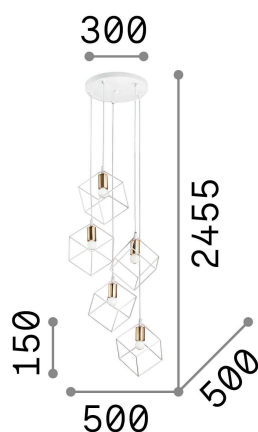

General info

Indoor - Suspensions

Ean	8021696237671
Item	ICE SP5 BIANCO
Installation	Suspensions
Guarantee	5 years
Gross weight	3.5 kg
Volume	0.034485 m ³

Technical info

Net weight	2.92 kg
Insulation class	I
Protection index	IP20
Compliance	CE
Operating temperature	0° ~ +40 °C
Dimmer	Determined by the light bulb
Power output	220-240 V AC
Power supply	Not required

Source info

Integrated source	Light bulb (not included)
Replaceable source	No
Power	E27 max 5 x 60 W
Emission	Diffuse
Max consumption	-