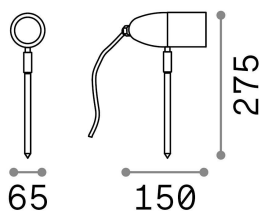

General info

Outdoor - Spotlights

Ean	8021696115412
Item	INSIDE PR1 ANTRACITE
Installation	Spotlights
Guarantee	5 years
Gross weight	0.47 kg
Volume	0.00153 m ³

Technical info

Net weight	0.37 kg
Insulation class	I
Protection index	IP54
Compliance	CE
Operating temperature	-15° ~ +45 °C
Dimmer	Determined by the light bulb
Power output	220-240 V AC
Power supply	Not required

Source info

Integrated source	Light bulb (not included)
Replaceable source	No
Power	G9 max 1 x 15 W
Emission	Direct
Max consumption	-