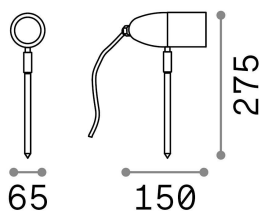

## Outdoor - Spotlights

|                     |                        |
|---------------------|------------------------|
| <b>Ean</b>          | 8021696247045          |
| <b>Item</b>         | INSIDE PR1 COFFEE      |
| <b>Installation</b> | Spotlights             |
| <b>Guarantee</b>    | 5 years                |
| <b>Gross weight</b> | 0.47 kg                |
| <b>Volume</b>       | 0.00153 m <sup>3</sup> |

## Technical info

|                              |                              |
|------------------------------|------------------------------|
| <b>Net weight</b>            | 0.37 kg                      |
| <b>Insulation class</b>      | I                            |
| <b>Protection index</b>      | IP54                         |
| <b>Compliance</b>            | CE                           |
| <b>Operating temperature</b> | -15° ~ +45 °C                |
| <b>Dimmer</b>                | Determined by the light bulb |
| <b>Power output</b>          | 220-240 V AC                 |
| <b>Power supply</b>          | Not required                 |