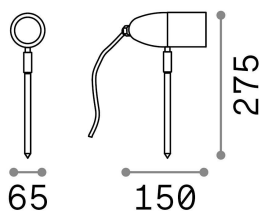

## Outdoor - Spotlights

<b>Ean</b>	8021696115429
<b>Item</b>	INSIDE PR1 NERO
<b>Installation</b>	Spotlights
<b>Guarantee</b>	5 years
<b>Gross weight</b>	0.47 kg
<b>Volume</b>	0.00153 m <sup>3</sup>

## Technical info

<b>Net weight</b>	0.37 kg
<b>Insulation class</b>	I
<b>Protection index</b>	IP54
<b>Compliance</b>	CE
<b>Operating temperature</b>	-15° ~ +45 °C
<b>Dimmer</b>	Determined by the light bulb
<b>Power output</b>	220-240 V AC
<b>Power supply</b>	Not required