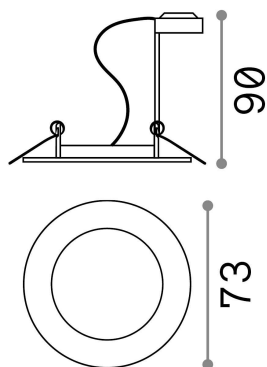

General info

Technical - Recessed lights

Ean	8021696083117
Item	JAZZ FI BIANCO
Installation	Recessed lights
Guarantee	5 years
Gross weight	0.2 kg
Volume	0.001853 m ³

Technical info

Net weight	0.11 kg
Insulation class	II
Protection index	IP20
Compliance	CE
Operating temperature	0° ~ +40 °C
Dimmer	Determined by the light bulb
Power output	220-240 V AC
Power supply	Not required
Recessed specifications	Ø 60 - h. ≥ 90 , 3-25

Source info

Integrated source	Light bulb (not included)
Replaceable source	No
Power	GU10 max 1 x 50 W
Emission	Direct
Max consumption	-