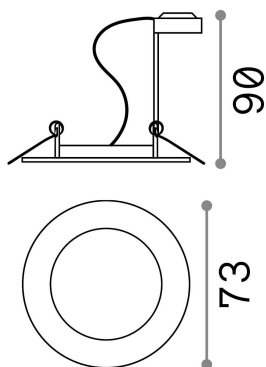

## Technical - Recessed lights

<b>Ean</b>	8021696083087
<b>Item</b>	JAZZ FI NICKEL
<b>Installation</b>	Recessed lights
<b>Guarantee</b>	5 years
<b>Gross weight</b>	0.2 kg
<b>Volume</b>	0.001853 m <sup>3</sup>

## Technical info

<b>Net weight</b>	0.11 kg
<b>Insulation class</b>	II
<b>Protection index</b>	IP20
<b>Compliance</b>	CE
<b>Operating temperature</b>	0° ~ +40 °C
<b>Dimmer</b>	Determined by the light bulb
<b>Power output</b>	220-240 V AC
<b>Power supply</b>	Not required
<b>Recessed specifications</b>	Ø 60 - h. ≥ 90 , 3-25