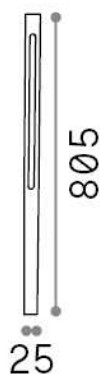

General info

Outdoor - Floor lamps

Ean	8021696306780
Item	JEDI PT H080 ANTRACITE
Installation	Floor lamps
Guarantee	5 years
Gross weight	0.97 kg
Volume	0.0036 m ³

Technical info

Net weight	0.76 kg
Insulation class	II
Protection index	IP65
Compliance	CE
Operating temperature	-
Dimmer	NO, On-Off
Power output	220-240 V AC 50/60 Hz
Power supply	In-built, included NO, electronic
Accessories not included	Base for floor mounted installation

Source info

Integrated source	Integrated LED module
Replaceable source	No
Power	12 W
Emission	Direct
Max consumption	max 12,00 W
Features LED	LED SMD
CCT LED	3000 K
Duration LED (t. 25°C)	30000 h
CRI	> 80
Light beam	-
Light beam flux	1400 lm
Useful light flux	560 lm
Photobiological risk	EXEMPT