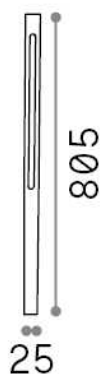

## Outdoor - Floor lamps

<b>Ean</b>	8021696293189
<b>Item</b>	JEDI PT H080 NERO
<b>Installation</b>	Floor lamps
<b>Guarantee</b>	5 years
<b>Gross weight</b>	0.97 kg
<b>Volume</b>	0.0036 m <sup>3</sup>