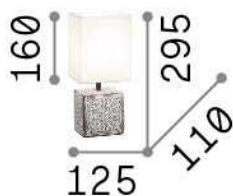

General info

Indoor - Table lamps

Ean	8021696245348
Item	KALI'-1 TL1
Installation	Table lamps
Guarantee	5 years
Gross weight	0.85 kg
Volume	0.003696 m ³

Technical info

Net weight	0.62 kg
Insulation class	II
Protection index	IP20
Compliance	CE
Operating temperature	0° ~ +40 °C
Dimmer	NO
Power output	220-240 V AC Integrated switch button
Power supply	Not required

Source info

Integrated source	Light bulb (not included)
Replaceable source	No
Power	E14 max 1 x 40 W
Emission	Diffuse
Max consumption	-