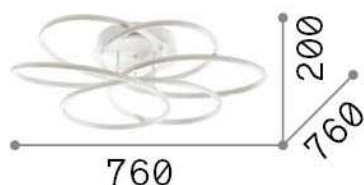

General info

Indoor - Ceiling lamps

Ean	8021696227832
Item	KAROL PL D76
Installation	Ceiling lamps
Guarantee	5 years
Gross weight	5.8 kg
Volume	0.11858 m ³

Technical info

Net weight	3.43 kg
Insulation class	I
Protection index	IP20
Compliance	CE
Operating temperature	0° ~ +40 °C
Dimmer	NO, On-Off
Power output	220-240 V AC 50/60 Hz
Power supply	In-built, included Replaceable (by qualified operators only), electronic

Source info

Integrated source	Integrated LED module
Replaceable source	Replaceable (by qualified operators only)
Power	LED 99 W
Emission	Direct
Max consumption	max 99,00 W
Features LED	LED SMD
CCT LED	4000 K
Duration LED (t. 25°C)	50000 h
CRI	> 80
Light beam flux	12200 lm
Useful light flux	8670 lm
Bulb included	1 - E14 OLIVA 4W 3000K CRI80 SATIN