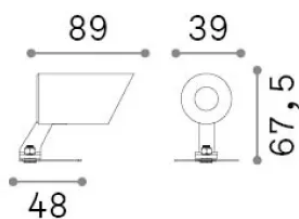

General info

Outdoor - Wall lamps

Ean	8021696331355
Item	KOALA AP 3W
Installation	Wall lamps
Warranty	5 years
Gross weight	0.56 kg
Volume	0.001386 m ³

Technical info

Net weight	0.52 kg
Insulation class	III
Protection index	IP65
Compliance	CE
Operating temperature	-15° ~ +45 °C
Dimmer	Non-dimmable, On-Off
Power output	24 V DC
Power supply	Required, remoted, not included

Source info

Integrated source	Integrated LED module
Replaceable source	No
Power	LED 3 W
Emission	Direct
Max consumption	max 3 W
Features LED	LED SMD
CCT LED	3000 K
Duration LED (t. 25°C)	35000 h
CRI	> 90
SDCM	3
Light beam	32°
Light beam flux	250 lm
Useful light flux	210 lm
Photobiological risk	EXEMPT