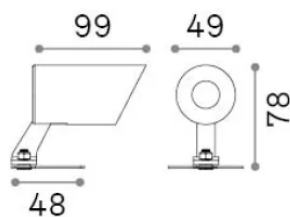

General info

Outdoor - Wall lamps

| | |
|--------------|-------------------------|
| Ean | 8021696345666 |
| Item | KOALA AP 7W |
| Installation | Wall lamps |
| Warranty | 5 years |
| Gross weight | 0.68 kg |
| Volume | 0.001386 m ³ |

Technical info

| | |
|-----------------------|---------------------------------|
| Net weight | 0.64 kg |
| Insulation class | III |
| Protection index | IP65 |
| Compliance | CE |
| Operating temperature | -15° ~ +45 °C |
| Dimmer | Non-dimmable, On-Off |
| Power output | 24 V DC |
| Power supply | Required, remoted, not included |

Source info

| | |
|------------------------|-----------------------|
| Integrated source | Integrated LED module |
| Replaceable source | No |
| Power | LED 7 W |
| Emission | Direct |
| Max consumption | max 7 W |
| Features LED | LED COB |
| CCT LED | 3000 K |
| Duration LED (t. 25°C) | 35000 h |
| CRI | > 90 |
| SDCM | 3 |
| Light beam | 35° |
| Light beam flux | 630 lm |
| Useful light flux | 340 lm |
| Photobiological risk | EXEMPT |