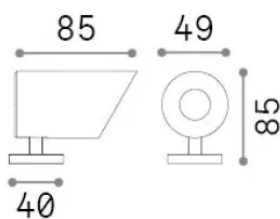

General info

Outdoor - Spotlights

Ean	8021696349596
Item	KOALA PR 7W CON BASE
Installation	Spotlights
Warranty	5 years
Gross weight	0.64 kg
Volume	0.001386 m ³

Technical info

Net weight	0.6 kg
Insulation class	III
Protection index	IP65
Compliance	CE
Operating temperature	-15° ~ +45 °C
Dimmer	Non-dimmable, On-Off
Power output	24 V DC
Power supply	Required, remoted, not included

Source info

Integrated source	Integrated LED module
Replaceable source	No
Power	LED 7 W
Emission	Direct
Max consumption	max 7 W
Features LED	LED COB
CCT LED	3000 K
Duration LED (t. 25°C)	35000 h
CRI	> 90
SDCM	3
Light beam	35°
Light beam flux	630 lm
Useful light flux	340 lm
Photobiological risk	EXEMPT