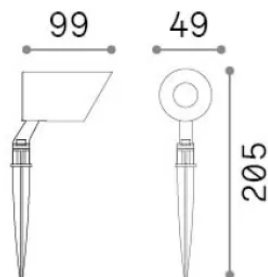

General info

Outdoor - Spotlights

Ean	8021696331386
Item	KOALA PR 7W CON PICCHETTO
Installation	Spotlights
Warranty	5 years
Gross weight	0.63 kg
Volume	0.001386 m ³

Technical info

Net weight	0.6 kg
Insulation class	III
Protection index	IP65
Compliance	CE
Operating temperature	-15° ~ +45 °C
Dimmer	Non-dimmable, On-Off
Power output	24 V DC
Power supply	Required, remoted, not included

Source info

Integrated source	Integrated LED module
Replaceable source	No
Power	LED 7 W
Emission	Direct
Max consumption	max 7 W
Features LED	LED COB
CCT LED	3000 K
Duration LED (t. 25°C)	35000 h
CRI	> 90
SDCM	3
Light beam	35°
Light beam flux	630 lm
Useful light flux	340 lm
Photobiological risk	EXEMPT