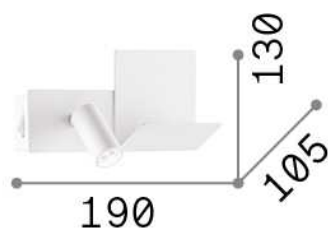

General info

Indoor - Wall lamps

Ean	8021696291789
Item	KOMODO-1 AP BIANCO
Installation	Wall lamps
Guarantee	5 years
Gross weight	0.98 kg
Volume	0.006006 m ³

Technical info

Net weight	0.7 kg
Insulation class	II
Protection index	IP20
Compliance	CE
Operating temperature	0° ~ +40 °C
Dimmer	NO, On-Off
Power output	220-240 V AC 50/60 Hz Integrated switch button Integrated USB socket
Power supply	In-built, included Replaceable (by qualified operators only), electronic
Adjustability	vert. 0°-90°, orizz. 0°-180°

Source info

Integrated source	Integrated LED module
Replaceable source	Replaceable (by qualified operators only)
Power	4,5 W
Emission	Direct
Max consumption	max 4,50 W
Features LED	LED SMD
CCT LED	3000 K
Duration LED (t. 25°c)	20000 h
CRI	> 80
Light beam	25°
Light beam flux	250 lm
Useful light flux	210 lm
Photobiological risk	2
Standby power	< 0.50 W