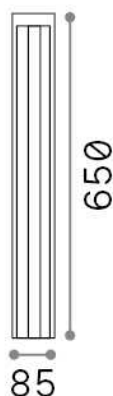

General info

Outdoor - Floor lamps

Ean	8021696294001
Item	KURT PT COFFEE 4000K
Installation	Floor lamps
Guarantee	5 years
Gross weight	2.2 kg
Volume	0.006002 m ³

Technical info

Net weight	1.93 kg
Insulation class	I
Protection index	IP54
Compliance	CE
Operating temperature	-15° ~ +45 °C
Dimmer	NO, On-Off
Power output	100-240 V AC 50/60 Hz
Power supply	In-built, included NO, electronic

Source info

Integrated source	Integrated LED module
Replaceable source	No
Power	12 W
Emission	Direct Asymmetrical
Max consumption	max 12,00 W
Features LED	LED COB
CCT LED	4000 K
Duration LED (t. 25°C)	30000 h
CRI	> 80
SDCM	3
Light beam	-
Light beam flux	1250 lm
Useful light flux	250 lm
Photobiological risk	1