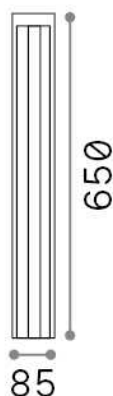

General info

Outdoor - Floor lamps

Ean	8021696294032
Item	KURT PT GRIGIO 4000K
Installation	Floor lamps
Guarantee	5 years
Gross weight	2.2 kg
Volume	0.006002 m ³

Technical info

Net weight	1.93 kg
Insulation class	I
Protection index	IP54
Compliance	CE
Operating temperature	-15° ~ +45 °C
Dimmer	NO, On-Off
Power output	100-240 V AC 50/60 Hz
Power supply	In-built, included NO, electronic

Source info

Integrated source	Integrated LED module
Replaceable source	No
Power	12 W
Emission	Direct Asymmetrical
Max consumption	max 12,00 W
Features LED	LED COB
CCT LED	4000 K
Duration LED (t. 25°C)	30000 h
CRI	> 80
SDCM	3
Light beam	-
Light beam flux	1250 lm
Useful light flux	250 lm
Photobiological risk	1