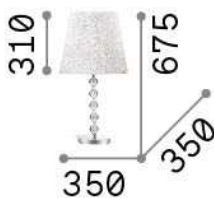

Source info

Integrated source	Light bulb (not included)
Replaceable source	No
Power	E27 max 1 x 60 W
Emission	Diffuse
Max consumption	-