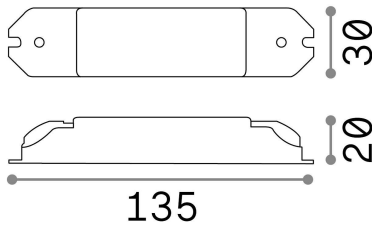

General info

Technical - Accessories

Ean	8021696267982
Item	LIKA DRIVER DALI/PUSH 10W 700mA
Installation	Accessories
Guarantee	5 years
Gross weight	0.1 kg
Volume	0.000123 m ³

Technical info

Net weight	0.08 kg
Compliance	CE
Operating temperature	0° ~ +40 °C
Full load efficiency	X
Dimmer	Dimmable, DALI
Accessory type	Optional
Power output	220-240 V AC max 700 mA CC 50/60 Hz