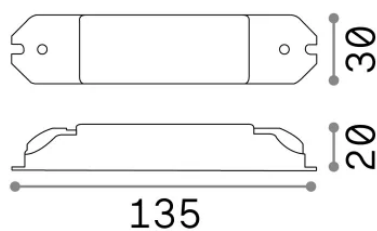

General info**Technical - Accessories**

Ean	8021696267982
Item	LIKA DRIVER DALI/PUSH 12W 700mA
Installation	Accessories
Warranty	5 years
Gross weight	0.1 kg
Volume	0.000123 m ³

Technical info

Net weight	0.08 kg
Compliance	CE
Operating temperature	0° ~ +40 °C
Dimmer	Dimmable, DALI / Push
Accessory type	-
Power output	220-240 V AC max 700 mA CC