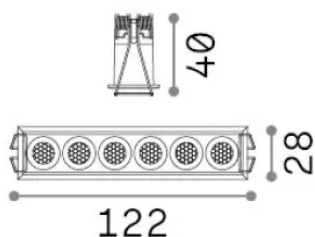

## Technical - Recessed lights

Ean	8021696341644
Item	LIKA FI SLIM 10W 2700K BK
Installation	Recessed lights
Warranty	5 years
Gross weight	0.24 kg
Volume	0.001292 m <sup>3</sup>

## Source info

Integrated source	Integrated LED module
Replaceable source	No
Power	10 W
Emission	Direct
Max consumption	max 10 W
Features LED	LED SMD BRIDGELUX
CCT LED	2700 K
Duration LED (t. 25°C)	50000 h
CRI	> 90
SDCM	3
Light beam	32°
UGR Maximum	< 19
Light beam flux	900 lm
Useful light flux	700 lm
Photobiological risk	2