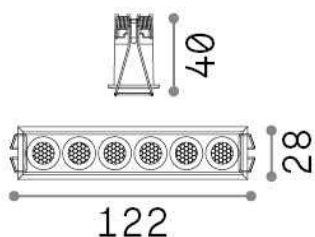

General info

Technical - Recessed lights

Ean	8021696305813
Item	LIKA FI SLIM 10W 3000K BK
Installation	Recessed lights
Guarantee	5 years
Gross weight	0.26 kg
Volume	0.001292 m ³

Technical info

Net weight	0.18 kg
Insulation class	II
Protection index	IP20
Compliance	CE
Operating temperature	0° ~ +40 °C
Dimmer	NO, On-Off
Power output	220-240 V AC 50/60 Hz
Power supply	Separate, included Replaceable (by qualified operators only), electronic
Recessed specifications	117 x 23 - h. ≥ 45 , 5-30

Source info

Integrated source	Integrated LED module
Replaceable source	No
Power	10 W
Emission	Direct
Max consumption	max 10,00 W
Features LED	LED SMD
CCT LED	3000 K
Duration LED (t. 25°C)	30000 h
CRI	> 90
Light beam	32°
UGR Maximum	< 19
Light beam flux	1000 lm
Useful light flux	750 lm
Photobiological risk	2