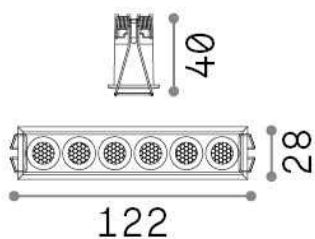

General info

Technical - Recessed lights

Ean	8021696327501
Item	LIKA FI SLIM 10W 3000K WH
Installation	Recessed lights
Guarantee	5 years
Gross weight	0.29 kg
Volume	0.001292 m ³

Technical info

Net weight	0.18 kg
Insulation class	II
Protection index	IP20
Compliance	CE
Operating temperature	0° ~ +40 °C
Dimmer	NO, On-Off
Power output	220-240 V AC 50/60 Hz
Power supply	Separate, included Replaceable (by qualified operators only), electronic
Recessed specifications	117 x 23 - h. ≥ 45 , 5-30

Source info

Integrated source	Integrated LED module
Replaceable source	No
Power	10 W
Emission	Direct
Max consumption	max 10,00 W
Features LED	LED SMD
CCT LED	3000 K
Duration LED (t. 25°C)	30000 h
CRI	> 90
Light beam	32°
UGR Maximum	< 19
Light beam flux	1000 lm
Useful light flux	830 lm
Photobiological risk	2