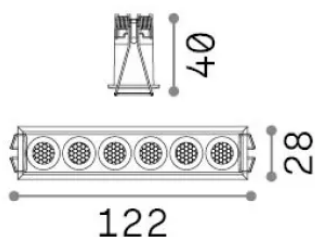

General info

Technical - Recessed lights

Ean	8021696341675
Item	LIKA FI SLIM 10W 4000K WH
Installation	Recessed lights
Warranty	5 years
Gross weight	0.24 kg
Volume	0.001292 m ³

Technical info

Net weight	0.18 kg
Insulation class	II
Protection index	IP20
Compliance	CE
Operating temperature	0° ~ +40 °C [DO NOT COVER]
Dimmer	Non-dimmable, On-Off
Power output	220-240 V AC 50/60 Hz
Power supply	Separate, included Replaceable (by qualified operators only), electronic

Source info

Integrated source	Integrated LED module
Replaceable source	No
Power	10 W
Emission	Direct
Max consumption	max 10 W
Features LED	LED SMD BRIDGELUX
CCT LED	4000 K
Duration LED (t. 25°C)	50000 h
CRI	> 90
SDCM	3
Light beam	32°
UGR Maximum	< 19
Light beam flux	1200 lm
Useful light flux	1000 lm
Photobiological risk	2