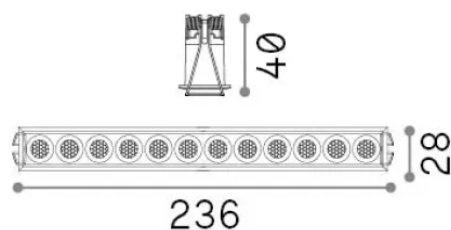

General info

Technical - Recessed lights

Ean	8021696305837
Item	LIKA FI SLIM 20W 3000K BK
Installation	Recessed lights
Warranty	5 years
Gross weight	0.41 kg
Volume	0.00221 m ³

Technical info

Net weight	0.3 kg
Insulation class	II
Protection index	IP20
Compliance	CE
Operating temperature	0° ~ +40 °C
Dimmer	Non-dimmable, On-Off
Power output	220-240 V AC 50/60 Hz
Power supply	Separate, included Replaceable (by qualified operators only), electronic

Source info

Integrated source	Integrated LED module
Replaceable source	No
Power	20 W
Emission	Direct
Max consumption	max 20 W
Features LED	LED SMD BRIDGELUX
CCT LED	3000 K
Duration LED (t. 25°C)	50000 h
CRI	> 90
SDCM	3
Light beam	32°
UGR Maximum	< 19
Light beam flux	2000 lm
Useful light flux	1560 lm
Photobiological risk	2