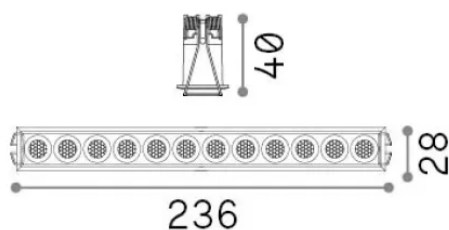

General info

Technical - Recessed lights

Ean	8021696327518
Item	LIKA FI SLIM 20W 3000K WH
Installation	Recessed lights
Warranty	5 years
Gross weight	0.41 kg
Volume	0.00221 m ³

Technical info

Net weight	0.3 kg
Insulation class	II
Protection index	IP20
Compliance	CE
Operating temperature	0° ~ +40 °C
Dimmer	Non-dimmable, On-Off
Power output	220-240 V AC 50/60 Hz
Power supply	Separate, included Replaceable (by qualified operators only), electronic

Source info

Integrated source	Integrated LED module
Replaceable source	No
Power	20 W
Emission	Direct
Max consumption	max 20 W
Features LED	LED SMD BRIDGELUX
CCT LED	3000 K
Duration LED (t. 25°C)	50000 h
CRI	> 90
SDCM	3
Light beam	32°
UGR Maximum	< 19
Light beam flux	2000 lm
Useful light flux	1650 lm
Photobiological risk	2