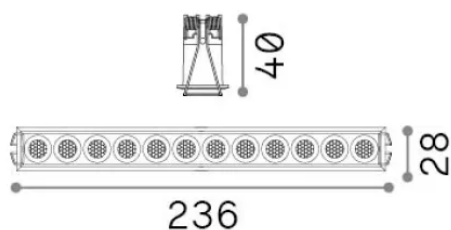

General info

Technical - Recessed lights

Ean	8021696341682
Item	LIKA FI SLIM 20W 2700K BK
Installation	Recessed lights
Warranty	5 years
Gross weight	0.39 kg
Volume	0.00221 m ³

Technical info

Net weight	0.3 kg
Insulation class	II
Protection index	IP20
Compliance	CE
Operating temperature	0° ~ +40 °C [DO NOT COVER]
Dimmer	Non-dimmable, On-Off
Power output	220-240 V AC 50/60 Hz
Power supply	Separate, included Replaceable (by qualified operators only), electronic

Source info

Integrated source	Integrated LED module
Replaceable source	No
Power	20 W
Emission	Direct
Max consumption	max 20 W
Features LED	LED SMD BRIDGELUX
CCT LED	2700 K
Duration LED (t. 25°C)	50000 h
CRI	> 90
SDCM	3
Light beam	32°
UGR Maximum	< 19
Light beam flux	1800 lm
Useful light flux	1410 lm
Photobiological risk	2