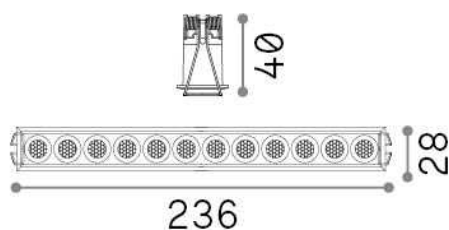

General info

Technical - Recessed lights

| | |
|--------------|---------------------------|
| Ean | 8021696305837 |
| Item | LIKA FI SLIM 20W 3000K BK |
| Installation | Recessed lights |
| Guarantee | 5 years |
| Gross weight | 0.41 kg |
| Volume | 0.00221 m ³ |

Technical info

| | |
|-------------------------|--|
| Net weight | 0.3 kg |
| Insulation class | II |
| Protection index | IP20 |
| Compliance | CE |
| Operating temperature | 0° ~ +40 °C |
| Dimmer | NO, On-Off |
| Power output | 220-240 V AC 50/60 Hz |
| Power supply | Separate, included Replaceable (by qualified operators only), electronic |
| Recessed specifications | 231 x 23 - h. ≥ 45 , 5-30 |

Source info

| | |
|------------------------|-----------------------|
| Integrated source | Integrated LED module |
| Replaceable source | No |
| Power | 19 W |
| Emission | Direct |
| Max consumption | max 19,00 W |
| Features LED | LED SMD |
| CCT LED | 3000 K |
| Duration LED (t. 25°C) | 30000 h |
| CRI | > 90 |
| Light beam | 32° |
| UGR Maximum | < 19 |
| Light beam flux | 2000 lm |
| Useful light flux | 1500 lm |
| Photobiological risk | 2 |