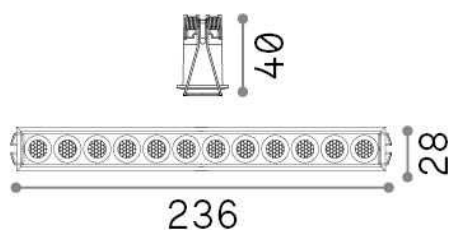

General info

Technical - Recessed lights

Ean	8021696327518
Item	LIKA FI SLIM 20W 3000K WH
Installation	Recessed lights
Guarantee	5 years
Gross weight	0.41 kg
Volume	0.00221 m ³

Technical info

Net weight	0.3 kg
Insulation class	II
Protection index	IP20
Compliance	CE
Operating temperature	0° ~ +40 °C
Dimmer	NO, On-Off
Power output	220-240 V AC 50/60 Hz
Power supply	Separate, included Replaceable (by qualified operators only), electronic
Recessed specifications	231 x 23 - h. ≥ 45 , 5-30

Source info

Integrated source	Integrated LED module
Replaceable source	No
Power	19 W
Emission	Direct
Max consumption	max 19,00 W
Features LED	LED SMD
CCT LED	3000 K
Duration LED (t. 25°C)	30000 h
CRI	> 90
Light beam	32°
UGR Maximum	< 19
Light beam flux	2000 lm
Useful light flux	1650 lm
Photobiological risk	2