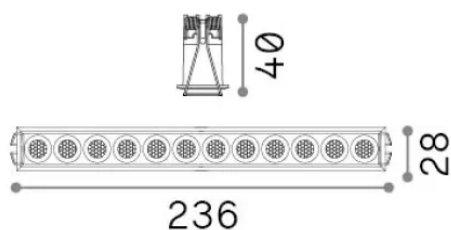

General info

Technical - Recessed lights

Ean	8021696341705
Item	LIKA FI SLIM 20W 4000K BK
Installation	Recessed lights
Warranty	5 years
Gross weight	0.39 kg
Volume	0.00221 m ³

Technical info

Net weight	0.3 kg
Insulation class	II
Protection index	IP20
Compliance	CE
Operating temperature	0° ~ +40 °C
Dimmer	Non-dimmable, On-Off
Power output	220-240 V AC 50/60 Hz
Power supply	Separate, included Replaceable (by qualified operators only), electronic

Source info

Integrated source	Integrated LED module
Replaceable source	No
Power	20 W
Emission	Direct
Max consumption	max 20 W
Features LED	LED SMD BRIDGELUX
CCT LED	4000 K
Duration LED (t. 25°C)	50000 h
CRI	> 90
SDCM	3
Light beam	32°
UGR Maximum	< 19
Light beam flux	2400 lm
Useful light flux	1880 lm
Photobiological risk	2