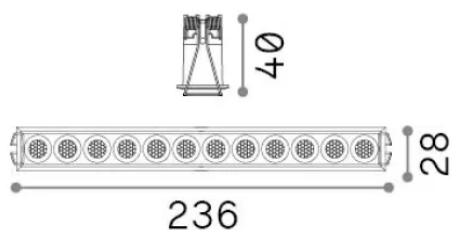

General info

Technical - Recessed lights

Ean	8021696341712
Item	LIKA FI SLIM 20W 4000K WH
Installation	Recessed lights
Warranty	5 years
Gross weight	0.39 kg
Volume	0.00221 m ³

Technical info

Net weight	0.3 kg
Insulation class	II
Protection index	IP20
Compliance	CE
Operating temperature	0° ~ +40 °C [DO NOT COVER]
Dimmer	Non-dimmable, On-Off
Power output	220-240 V AC 50/60 Hz
Power supply	Separate, included Replaceable (by qualified operators only), electronic

Source info

Integrated source	Integrated LED module
Replaceable source	No
Power	20 W
Emission	Direct
Max consumption	max 20 W
Features LED	LED SMD BRIDGELUX
CCT LED	4000 K
Duration LED (t. 25°C)	50000 h
CRI	> 90
SDCM	3
Light beam	32°
UGR Maximum	< 19
Light beam flux	2400 lm
Useful light flux	1980 lm
Photobiological risk	2