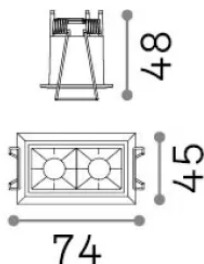

General info

Technical - Recessed lights

Ean	8021696341729
Item	LIKA FI TRIM 06W 2700K WH
Installation	Recessed lights
Warranty	5 years
Gross weight	0.24 kg
Volume	0.000874 m ³

Technical info

Net weight	0.18 kg
Insulation class	II
Protection index	IP20
Compliance	CE
Operating temperature	0° ~ +40 °C [DO NOT COVER]
Dimmer	Non-dimmable, On-Off
Power output	220-240 V AC 50/60 Hz
Power supply	Separate, included Replaceable (by qualified operators only), electronic
Accessories not included	Dimmable driver

Source info

Integrated source	Integrated LED module
Replaceable source	Replaceable (by qualified operators only)
Power	6 W
Emission	Direct
Max consumption	max 6 W
Features LED	LED SMD OSRAM
CCT LED	2700 K
Duration LED (t. 25°C)	50000 h
CRI	> 90
SDCM	3
Light beam	29°
UGR Maximum	< 16
Light beam flux	340 lm
Useful light flux	270 lm
Photobiological risk	2