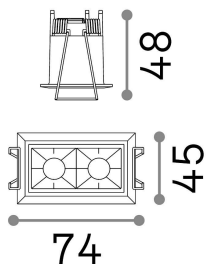

General info

Technical - Recessed lights

Ean	8021696267869
Item	LIKA FI TRIM 06W 4000K WH
Installation	Recessed lights
Guarantee	5 years
Gross weight	0.21 kg
Volume	0.00048 m ³

Technical info

Net weight	0.13 kg
Insulation class	II
Protection index	IP20
Compliance	CE
Operating temperature	0° ~ +40 °C
Dimmer	NO, On-Off
Power output	220-240 V AC 50/60 Hz
Power supply	Separate, included Replaceable (by qualified operators only), electronic
Recessed specifications	68 x 37 - h. ≥ 70 , 3-30
Accessories not included	Dimmable driver

Source info

Integrated source	Integrated LED module
Replaceable source	Replaceable (by qualified operators only)
Power	6 W
Emission	Direct
Max consumption	max 5,50 W
Features LED	LED SMD OSRAM
CCT LED	4000 K
Duration LED (t. 25°C)	50000 h
CRI	> 90
Light beam	29°
UGR Maximum	< 16
Light beam flux	520 lm
Useful light flux	470 lm
Photobiological risk	2