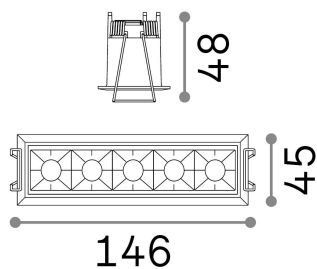

General info

Technical - Recessed lights

Ean	8021696206219
Item	LIKA FI TRIM 12W 3000K WH
Installation	Recessed lights
Guarantee	5 years
Gross weight	0.41 kg
Volume	0.001292 m ³

Technical info

Net weight	0.32 kg
Insulation class	II
Protection index	IP20
Compliance	CE
Operating temperature	0° ~ +40 °C
Dimmer	NO, On-Off
Power output	220-240 V AC 50/60 Hz
Power supply	Separate, included Replaceable (by qualified operators only), electronic
Recessed specifications	140 x 37 - h. ≥ 70 , 3-30
Accessories not included	Dimmable driver

Source info

Integrated source	Integrated LED module
Replaceable source	Replaceable (by qualified operators only)
Power	12 W
Emission	Direct
Max consumption	max 12,00 W
Features LED	LED SMD OSRAM
CCT LED	3000 K
Duration LED (t. 25°C)	50000 h
CRI	> 90
Light beam	29°
UGR Maximum	< 16
Light beam flux	1200 lm
Useful light flux	1060 lm
Photobiological risk	2