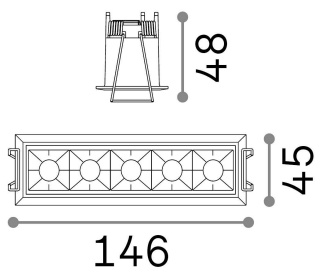

General info

Technical - Recessed lights

Ean	8021696267876
Item	LIKA FI TRIM 12W 4000K WH
Installation	Recessed lights
Guarantee	5 years
Gross weight	0.41 kg
Volume	0.001292 m ³

Technical info

Net weight	0.32 kg
Insulation class	II
Protection index	IP20
Compliance	CE
Operating temperature	0° ~ +40 °C
Dimmer	NO, On-Off
Power output	220-240 V AC 50/60 Hz
Power supply	Separate, included Replaceable (by qualified operators only), electronic
Recessed specifications	140 x 37 - h. ≥ 70 , 3-30
Accessories not included	Dimmable driver

Source info

Integrated source	Integrated LED module
Replaceable source	Replaceable (by qualified operators only)
Power	12 W
Emission	Direct
Max consumption	max 12,00 W
Features LED	LED SMD OSRAM
CCT LED	4000 K
Duration LED (t. 25°C)	50000 h
CRI	> 90
Light beam	29°
UGR Maximum	< 16
Light beam flux	1250 lm
Useful light flux	1130 lm
Photobiological risk	2