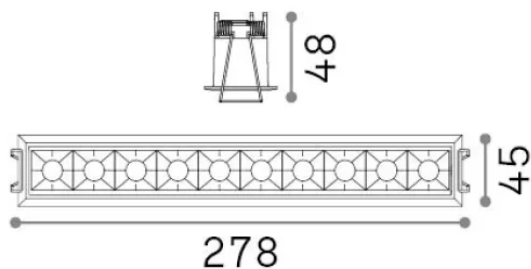

General info

Technical - Recessed lights

Ean	8021696341743
Item	LIKA FI TRIM 20W 2700K WH
Installation	Recessed lights
Warranty	5 years
Gross weight	0.67 kg
Volume	0.00221 m ³

Technical info

Net weight	0.58 kg
Insulation class	II
Protection index	IP20
Compliance	CE
Operating temperature	0° ~ +40 °C [DO NOT COVER]
Dimmer	Non-dimmable, On-Off
Power output	220-240 V AC 50/60 Hz
Power supply	Separate, included Replaceable (by qualified operators only), electronic
Accessories not included	Dimmable driver

Source info

Integrated source	Integrated LED module
Replaceable source	Replaceable (by qualified operators only)
Power	20 W
Emission	Direct
Max consumption	max 20 W
Features LED	LED SMD OSRAM
CCT LED	2700 K
Duration LED (t. 25°C)	50000 h
CRI	> 90
SDCM	3
Light beam	29°
UGR Maximum	< 16
Light beam flux	1700 lm
Useful light flux	1360 lm
Photobiological risk	2