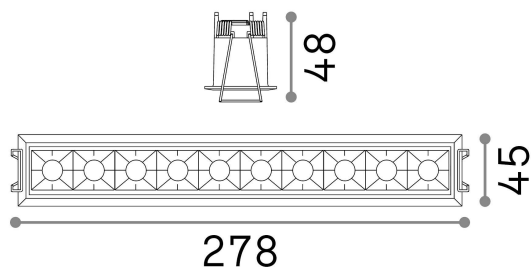

General info

Technical - Recessed lights

Ean	8021696206233
Item	LIKA FI TRIM 20W 3000K WH
Installation	Recessed lights
Guarantee	5 years
Gross weight	0.63 kg
Volume	0.001556 m ³

Technical info

Net weight	0.48 kg
Insulation class	II
Protection index	IP20
Compliance	CE
Operating temperature	0° ~ +40 °C
Dimmer	NO, On-Off
Power output	220-240 V AC 50/60 Hz
Power supply	Separate, included Replaceable (by qualified operators only), electronic
Recessed specifications	273 x 37 - h. ≥ 70 , 3-30
Accessories not included	Dimmable driver

Source info

Integrated source	Integrated LED module
Replaceable source	Replaceable (by qualified operators only)
Power	20 W
Emission	Direct
Max consumption	max 19,50 W
Features LED	LED SMD OSRAM
CCT LED	3000 K
Duration LED (t. 25°C)	50000 h
CRI	> 90
Light beam	29°
UGR Maximum	< 16
Light beam flux	1750 lm
Useful light flux	1550 lm
Photobiological risk	2