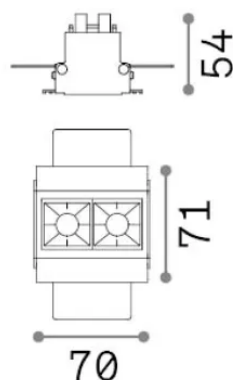

## Technical - Recessed lights

Ean	8021696341750
Item	LIKA FI TRIMLESS 06W 2700K BK
Installation	Recessed lights
Warranty	5 years
Gross weight	0.25 kg
Volume	0.000874 m <sup>3</sup>

## Source info

Integrated source	Integrated LED module
Replaceable source	Replaceable (by qualified operators only)
Power	6 W
Emission	Direct
Max consumption	max 6 W
Features LED	LED SMD OSRAM
CCT LED	2700 K
Duration LED (t. 25°C)	50000 h
CRI	> 90
SDCM	3
Light beam	29°
UGR Maximum	< 16
Light beam flux	340 lm
Useful light flux	270 lm
Photobiological risk	2