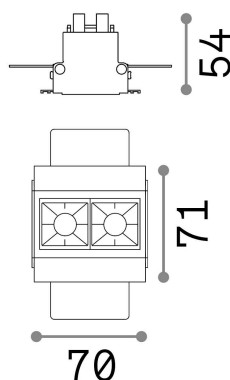

General info

Technical - Recessed lights

Ean	8021696206202
Item	LIKA FI TRIMLESS 06W 3000K BK
Installation	Recessed lights
Guarantee	5 years
Gross weight	0.3 kg
Volume	0.000576 m ³

Technical info

Net weight	0.22 kg
Insulation class	II
Protection index	IP20
Compliance	CE
Operating temperature	0° ~ +40 °C
Dimmer	NO, On-Off
Power output	220-240 V AC 50/60 Hz
Power supply	Separate, included Replaceable (by qualified operators only), electronic
Recessed specifications	75 x 70 - h. ≥ 70 , 9-18
Accessories not included	Dimmable driver

Source info

Integrated source	Integrated LED module
Replaceable source	Replaceable (by qualified operators only)
Power	6 W
Emission	Direct
Max consumption	max 5,50 W
Features LED	LED SMD OSRAM
CCT LED	3000 K
Duration LED (t. 25°C)	50000 h
CRI	> 90
Light beam	29°
UGR Maximum	< 16
Light beam flux	480 lm
Useful light flux	430 lm
Photobiological risk	2