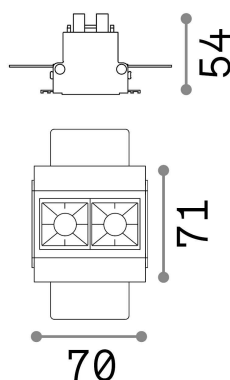

## Technical - Recessed lights

<b>Ean</b>	8021696267890
<b>Item</b>	LIKA FI TRIMLESS 06W 4000K BK
<b>Installation</b>	Recessed lights
<b>Guarantee</b>	5 years
<b>Gross weight</b>	0.3 kg
<b>Volume</b>	0.000576 m <sup>3</sup>

## Source info

<b>Integrated source</b>	Integrated LED module
<b>Replaceable source</b>	Replaceable (by qualified operators only)
<b>Power</b>	6 W
<b>Emission</b>	Direct
<b>Max consumption</b>	max 5,50 W
<b>Features LED</b>	LED SMD OSRAM
<b>CCT LED</b>	4000 K
<b>Duration LED (t. 25°C)</b>	50000 h
<b>CRI</b>	> 90
<b>Light beam</b>	29°
<b>UGR Maximum</b>	< 16
<b>Light beam flux</b>	520 lm
<b>Useful light flux</b>	470 lm
<b>Photobiological risk</b>	2