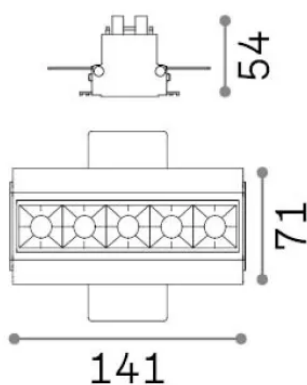

General info

Technical - Recessed lights

Ean	8021696341767
Item	LIKA FI TRIMLESS 12W 2700K BK
Installation	Recessed lights
Warranty	5 years
Gross weight	0.51 kg
Volume	0.001292 m ³

Technical info

Net weight	0.45 kg
Insulation class	II
Protection index	IP20
Compliance	CE
Operating temperature	0° ~ +40 °C [DO NOT COVER]
Dimmer	Non-dimmable, On-Off
Power output	220-240 V AC 50/60 Hz
Power supply	Separate, included Replaceable (by qualified operators only), electronic
Accessories not included	Dimmable driver

Source info

Integrated source	Integrated LED module
Replaceable source	Replaceable (by qualified operators only)
Power	12,5 W
Emission	Direct
Max consumption	max 12,5 W
Features LED	LED SMD OSRAM
CCT LED	2700 K
Duration LED (t. 25°C)	50000 h
CRI	> 90
SDCM	3
Light beam	29°
UGR Maximum	< 16
Light beam flux	850 lm
Useful light flux	680 lm
Photobiological risk	2