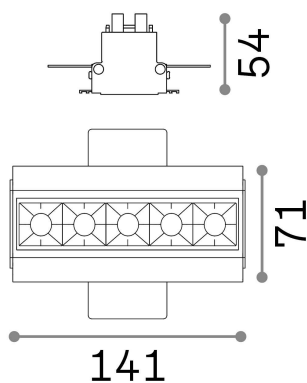

General info

Technical - Recessed lights

Ean	8021696206226
Item	LIKA FI TRIMLESS 12W 3000K BK
Installation	Recessed lights
Guarantee	5 years
Gross weight	0.53 kg
Volume	0.00133 m ³

Technical info

Net weight	0.39 kg
Insulation class	II
Protection index	IP20
Compliance	CE
Operating temperature	0° ~ +40 °C
Dimmer	NO, On-Off
Power output	220-240 V AC 50/60 Hz
Power supply	Separate, included Replaceable (by qualified operators only), electronic
Recessed specifications	145 x 70 - h. ≥ 70 , 9-18
Accessories not included	Dimmable driver

Source info

Integrated source	Integrated LED module
Replaceable source	Replaceable (by qualified operators only)
Power	12 W
Emission	Direct
Max consumption	max 12,00 W
Features LED	LED SMD OSRAM
CCT LED	3000 K
Duration LED (t. 25°C)	50000 h
CRI	> 90
Light beam	29°
UGR Maximum	< 16
Light beam flux	1200 lm
Useful light flux	1060 lm
Photobiological risk	2